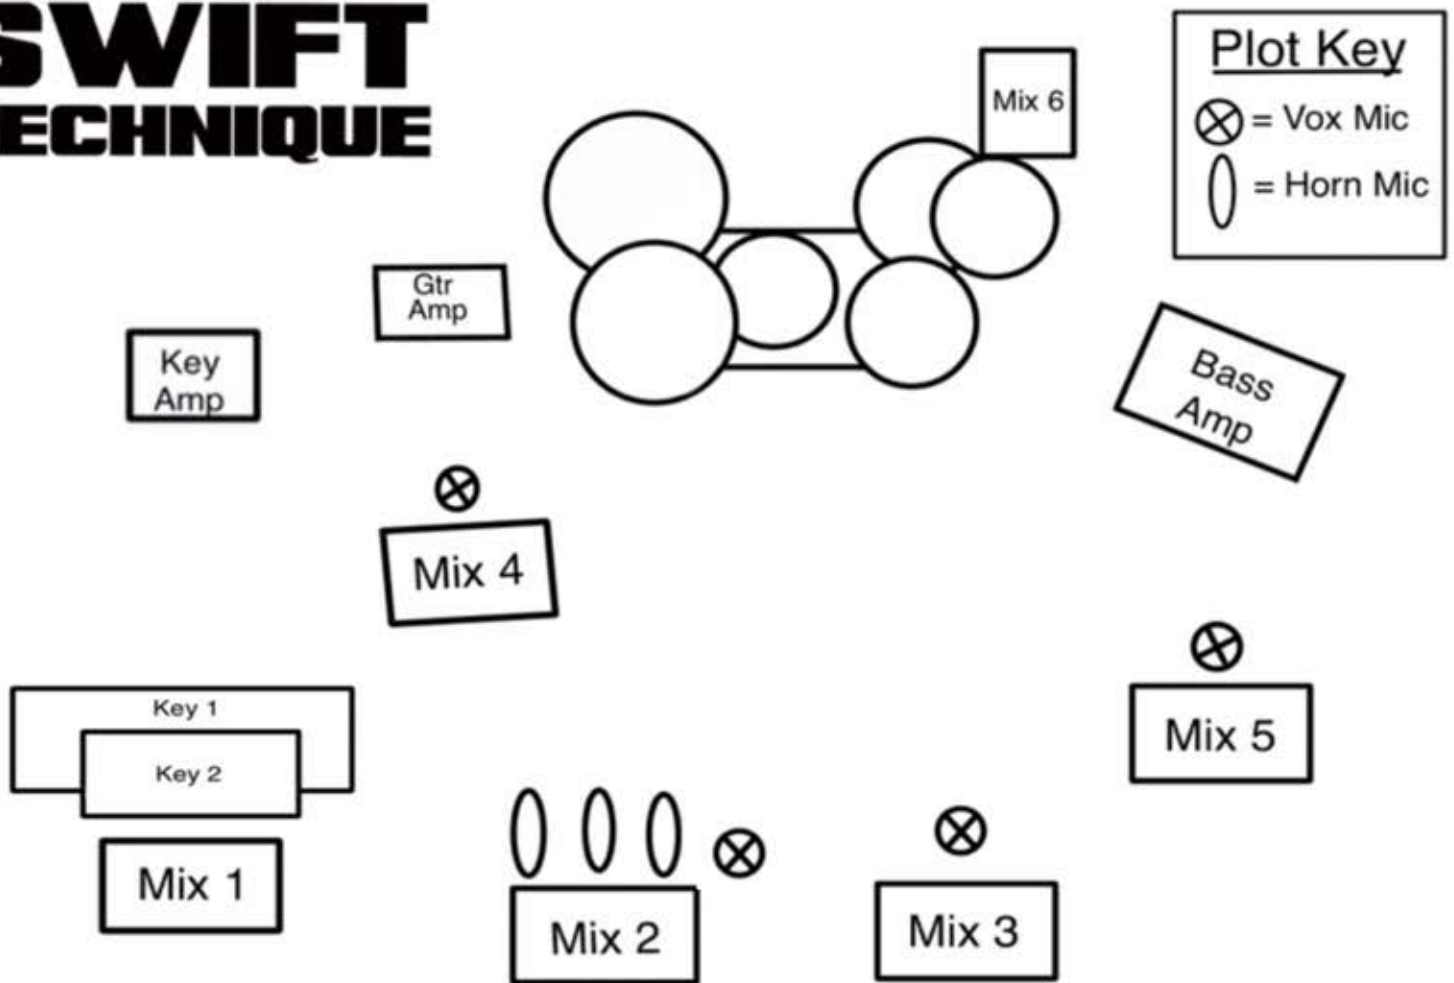

SWIFT TECHNIQUE

Swift Technique Input List

Input	Instrument	Mic	Input	Instrument	Mic
1	Kick	D6, Beta 52	11	Gtr	DI
2	Snare Top	Beta 57, Audix i5	12	Key 1	DI
3	Snare Bot.	KSM 137, SM 57	13	Key 2	DI
4	Hat	KSM 137, SM 81	14	Sax	e609, RE20
5	Rack Tom	e904	15	Trombone	Beta 57, Senn 421
6	Floor Tom	e904	16	Trumpet	SM 57, Audix i5
7	OH L	Sm 81, KSM 137	17	SR Vox	SM 58, e835
8	OH R	Sm 81, KSM 137	18	Horn Vox	SM 58, e835
9	Bass DI	DI	19	Female Vox	SM 58, e835
10	Bass Mic	M88, D6	20	SL Vox	SM 58, e835