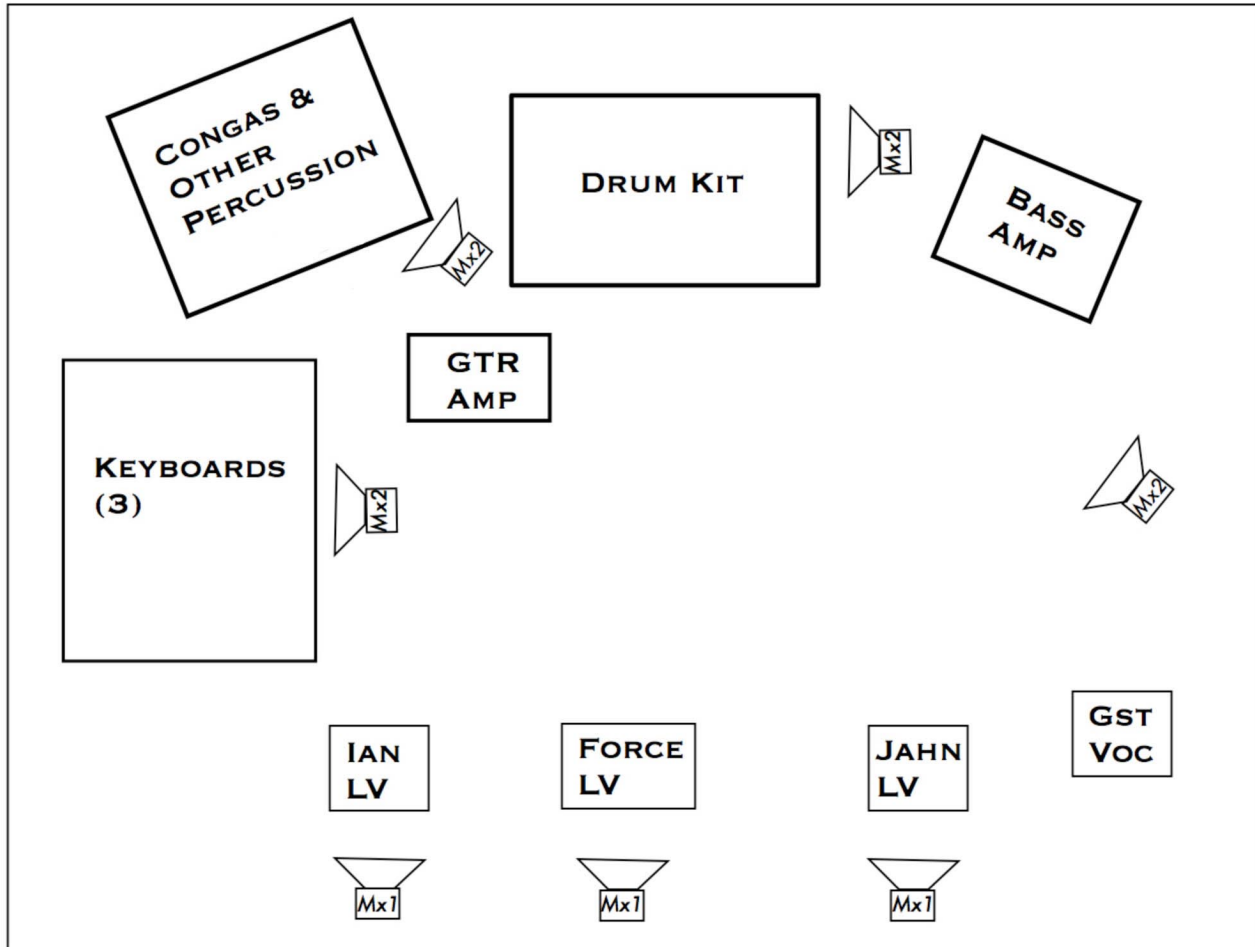

Stage plot & Input List

2014

FRONT OF STAGE

LINE	INSTRUMENT	MIC	NOTES
1	Kick	D112	
2	Snare	SM57	
3	Hi-Hat	SM81	
4	Tom 1	e604	
5	Tom 2	e604	
6	Tom 3	e604	
7	OH L	KSM32	
8	OH R	KSM32	
9	Bass	DI	Amp DI is OK
10	Guitar	SM57	
11	Conga 1	SM57	

LINE	INSTRUMENT	MIC	NOTES
12	Conga 2	SM57	
13	Percussion Rack	KSM32	Shkr, Tmb, etc.
14	Keys 1	DI	Microkorg
15	Keys 2	DI	Motif
16	Keys 3	DI	Phantom
17	Ian LV	SM58	
18	Force LV	SM58	
19	Jahn LV	SM58	
20			
21	Guest Voc	SM58	